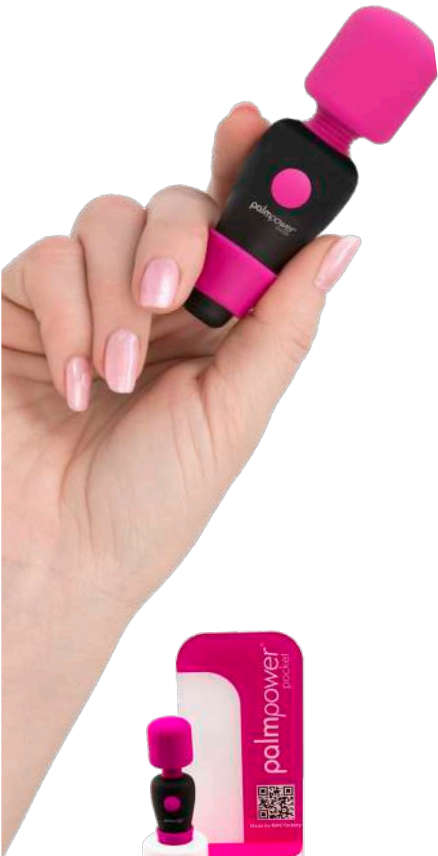

palmpower® pocket

PalmPower® Pocket provides you with a travel-sized, super-charged massage that sends relaxing sensations throughout your body with phenomenal intensity in the palm of your hand. USB rechargeable. No batteries needed.

Ground-breaking power is now pocket-sized!

ULTIMATE POWER IN THE PALM OF YOUR HAND - POCKET SIZED POWER

usb
rechargeable