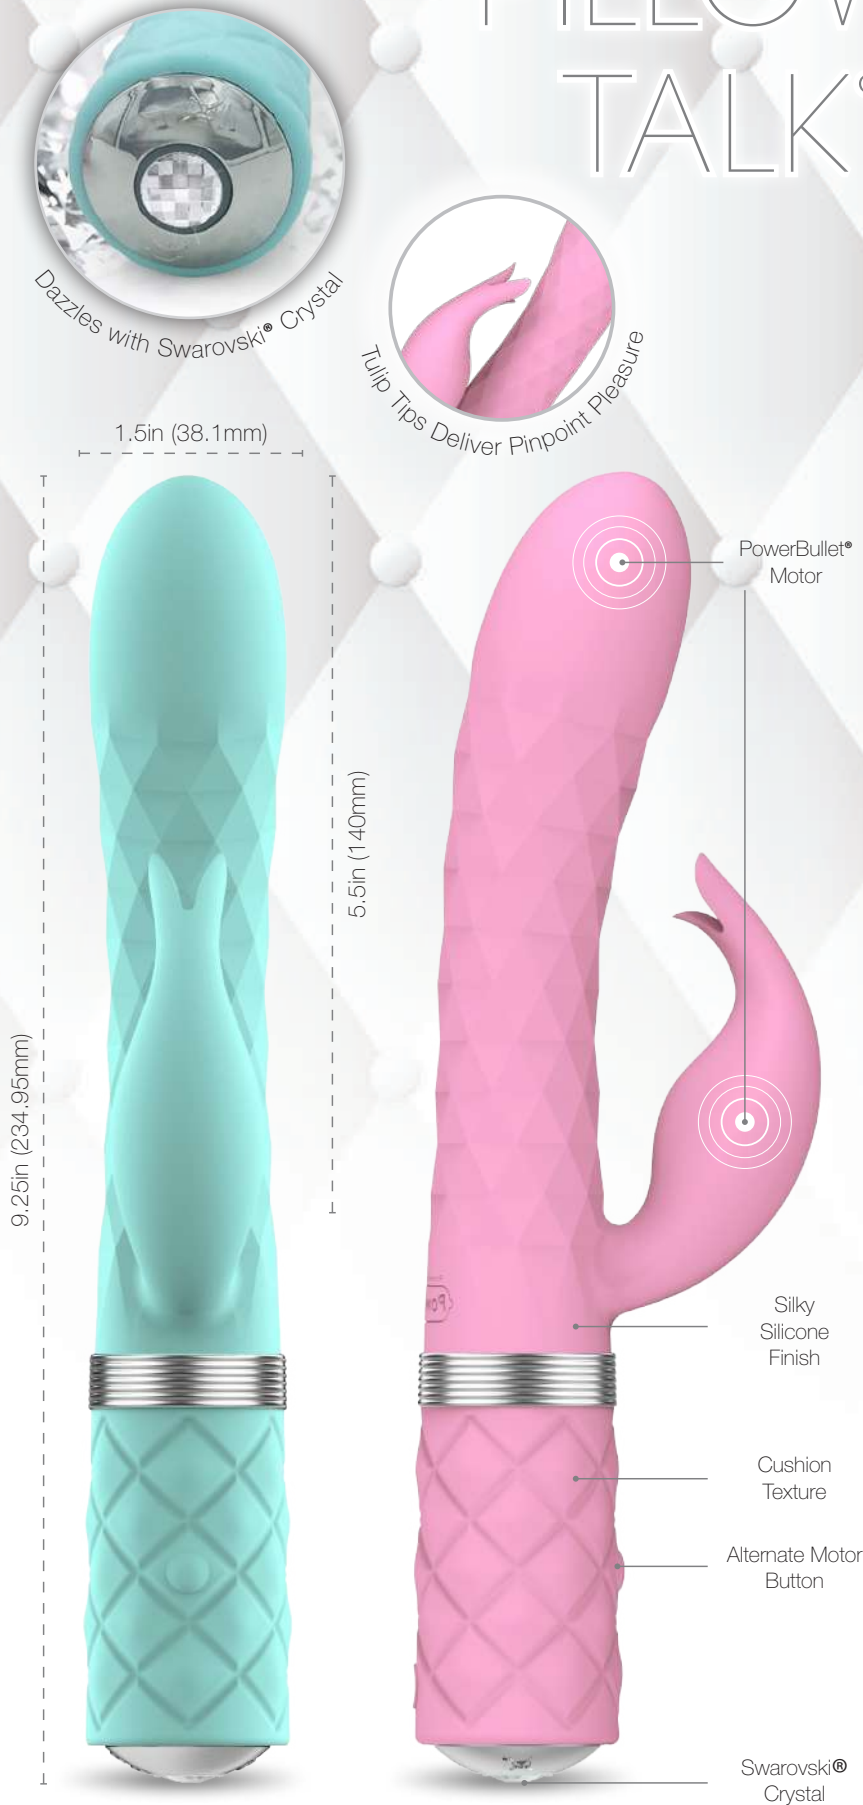

PILLOW TALK®

LIVELY Luxurious Dual-Motor Massager

Lively is a unique dual-motor vibrator that combines diverse elements of pleasure for your satisfaction. While the curved shaft rotates for incredible G-spot stimulation, the tulip tips vibrates for astonishing clitoral stimulation. Let Lively completely seduce you.

The stylish cushioned texture on the handle allows for a comfortable grip, as well as a stimulating texture when in use. The dazzling Swarovski® crystal adds another element of elegance to this luxurious massager.

96216 - Pink
96219 - Teal

Run Time: Up to 80 minutes
Charge Time: 2 hours

- Dual motor with rotation and vibration
- Super silky high-grade silicone finish
- Deep & rumby PowerBullet® vibrations
- Designed with simple elegance for your pleasure
- Incremental speed control for precise power
- Rechargeable for cordless play

Sara's Spot

10 Functions | Silicone

KEY FEATURES:

PowerBullet® Motor | 10 Functions | Waterproof | Rechargeable
2 in 1 Vibrator | Removeable Silicone Sleeve
Charge Time: 65 min. | Run Time: 60 min.

USB Rechargeable