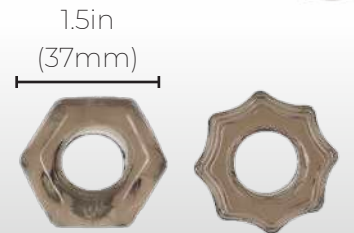

1911
 SINGLE
 BUMPER RING

1921
 2pk

1931
 3pk

1941
 4pk

palm power[®] extreme curl

The PalmPower[®] Extreme Curl has an ergonomic curve and is designed to provide the ultimate massage. This silicone head sends phenomenal vibrations throughout your body with extreme intensity. Reach new heights with this incredible power-packed massager attachment.