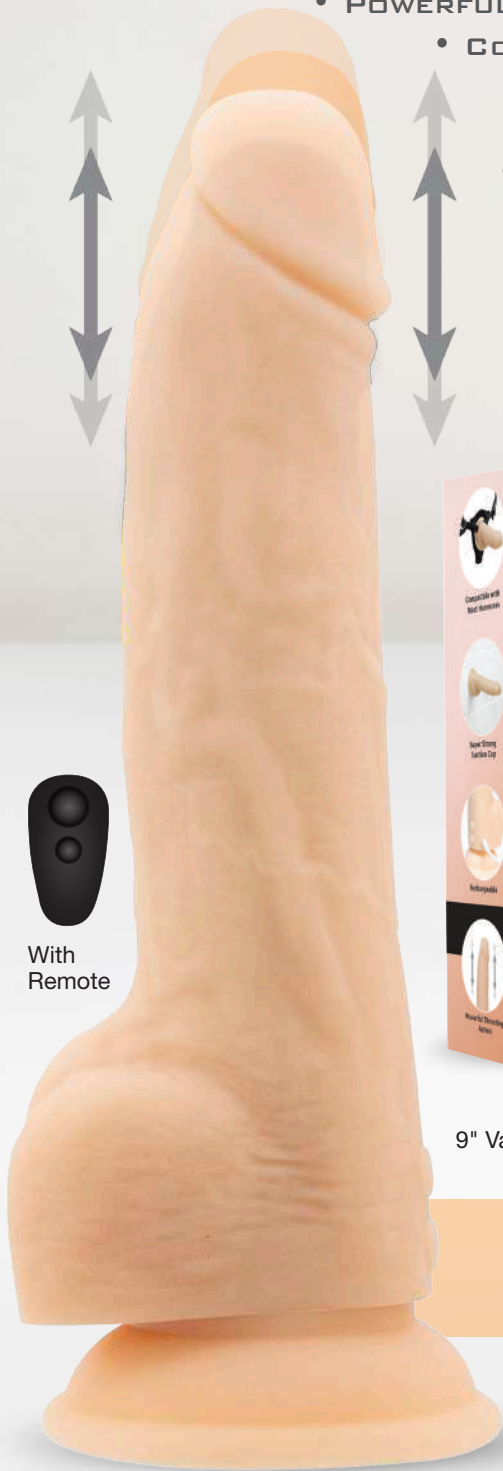

Counter Display Available
Item # 5-803
Includes #88125 Tester
(Rotating & Vibrating Dong)

88122 - 8" Caramel Rotating & Vibrating Dong with Remote

Overall Length: 8in (203mm)
Insertable Length: 5.5in (140mm)
Diameter: 1.75in (45mm)

NAKED THRUSTER

- RECHARGEABLE • INCREDIFEEL™ SILICONE WITH REALISTIC TEXTURE
- POWERFUL THRUSTING ACTION • REMOTE INCLUDED
- COMPATIBLE WITH MOST HARNESSES
- STRONG SUCTION BASE
- EASY TO CLEAN
- PHTHALATE AND LATEX FREE