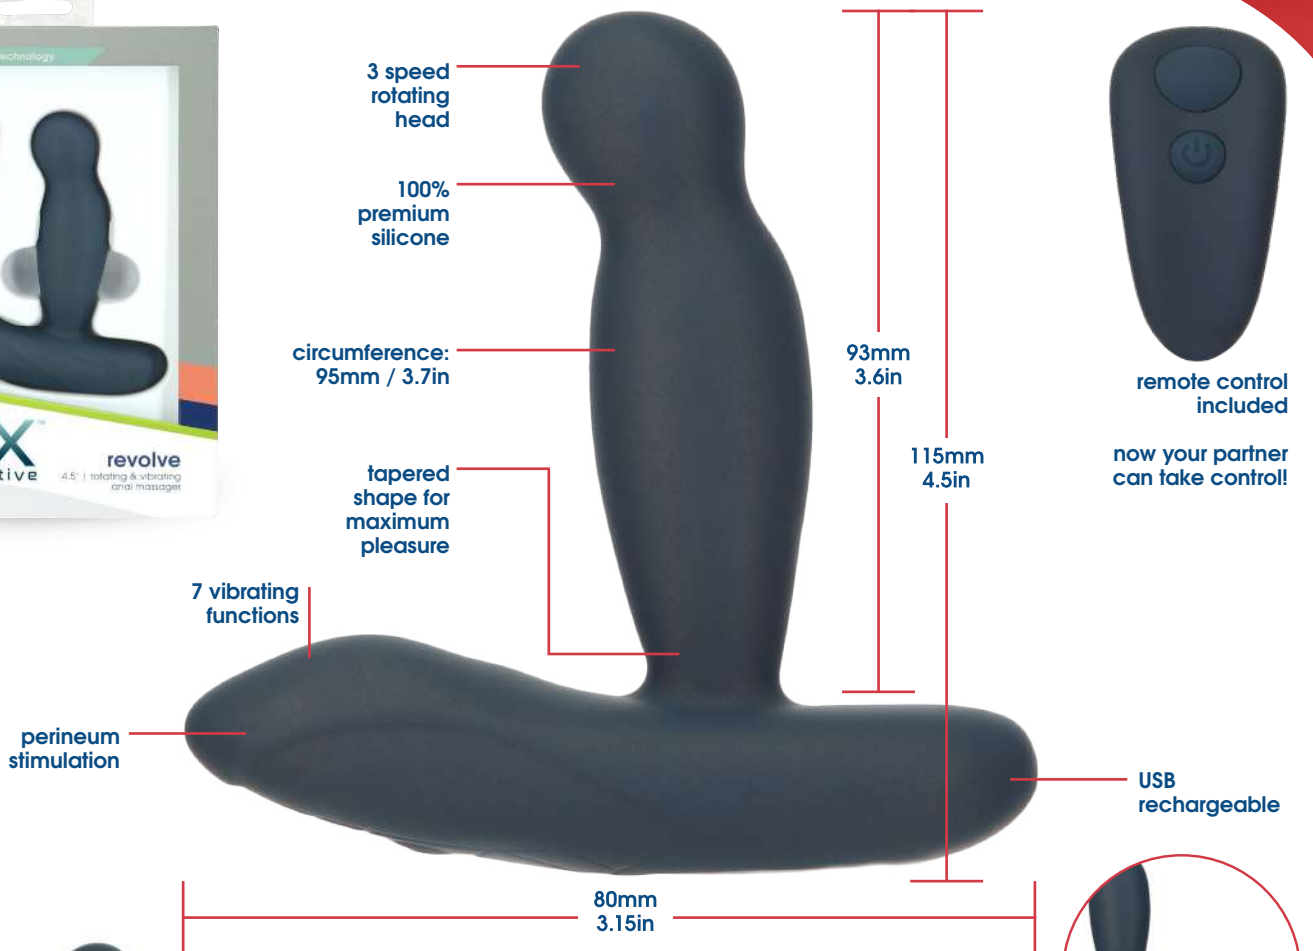

perfectly sized for easy insertion

100% premium silicone

circumference: 90mm/ 3.5in

remote control included

now your partner can take control!

tapered shape for maximum pleasure

insertable length: 80mm/ 3in

athletic travel bag included

7 functions | rechargeable
premium silicone | waterproof | wireless remote

revolve

4.5" | rotating & vibrating anal massager

in a world where pleasure knows no boundaries, lux active™'s **revolve** is here to reimagine playtime. the advanced anal plug combines vigorous rotations and deep vibrations that can be used independently or at the same time for a revolutionary experience.

item #: 36825

remote control included
now your partner can take control!

USB rechargeable

run time: up to 2 hours
charge time: 2 hours

athletic travel bag included

3 speeds of rotation | 7 functions of vibrations
rechargeable | premium silicone | waterproof | wireless remote

throb

4.5" | anal pulsating massager

experience **throb** – lux active™'s innovative and ground-breaking anal plug that performs a repetitive pulsing action like none other. a powerbullet® motor powers the unique throbbing movement that can be controlled with a remote or independently; the choice is yours.