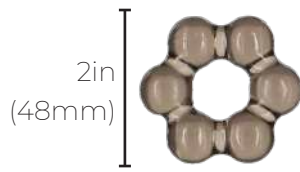

Got Big Dick Super-Stretch Cock Rings

Experience Got Big Dick Rings –
the super-stretch ring that will make you better
& harder. Made with Body-Safe Material.

1911
SINGLE
BUMPER RING