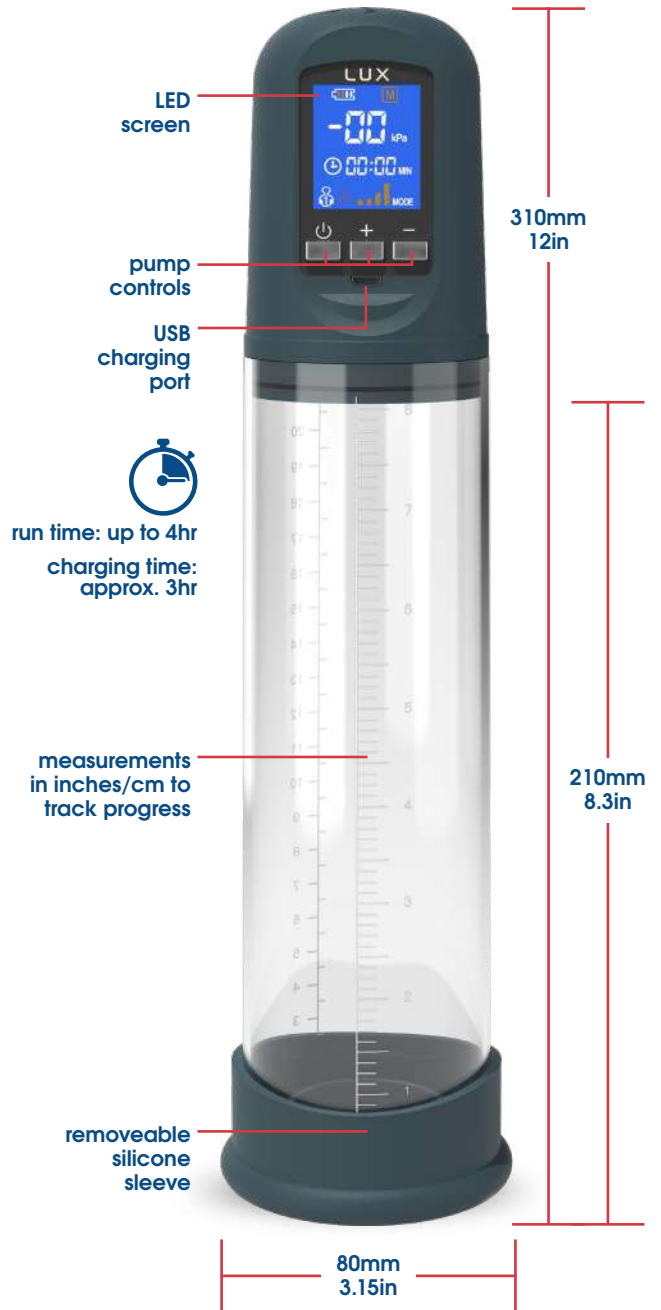

option 1:
tether around
cock and balls

option 2:
tether around
shaft

item #: 47011

adjustable | silicone | versatile | easy to use

volume

rechargeable penis pump

maximize, enhance, and increase with lux active™'s **volume**. sit back and relax while the pump does all work for you with its automatic option or choose to take control of the pressure for yourself. after all, you're in charge, and you deserve it.

item #: 46000

super suction!

powerful suction | 2 modes: automatic & manual | rechargeable | LED screen designed for penis sizes up to 7" when erect

tug

versatile silicone cock ring

take full control with **tug** – lux active™’s versatile cock ring that can be worn in multiple ways to help you achieve different outcomes. the stretchy yet durable silicone rings join together by a connector that aids in maximizing, minimizing, and everything in-between.